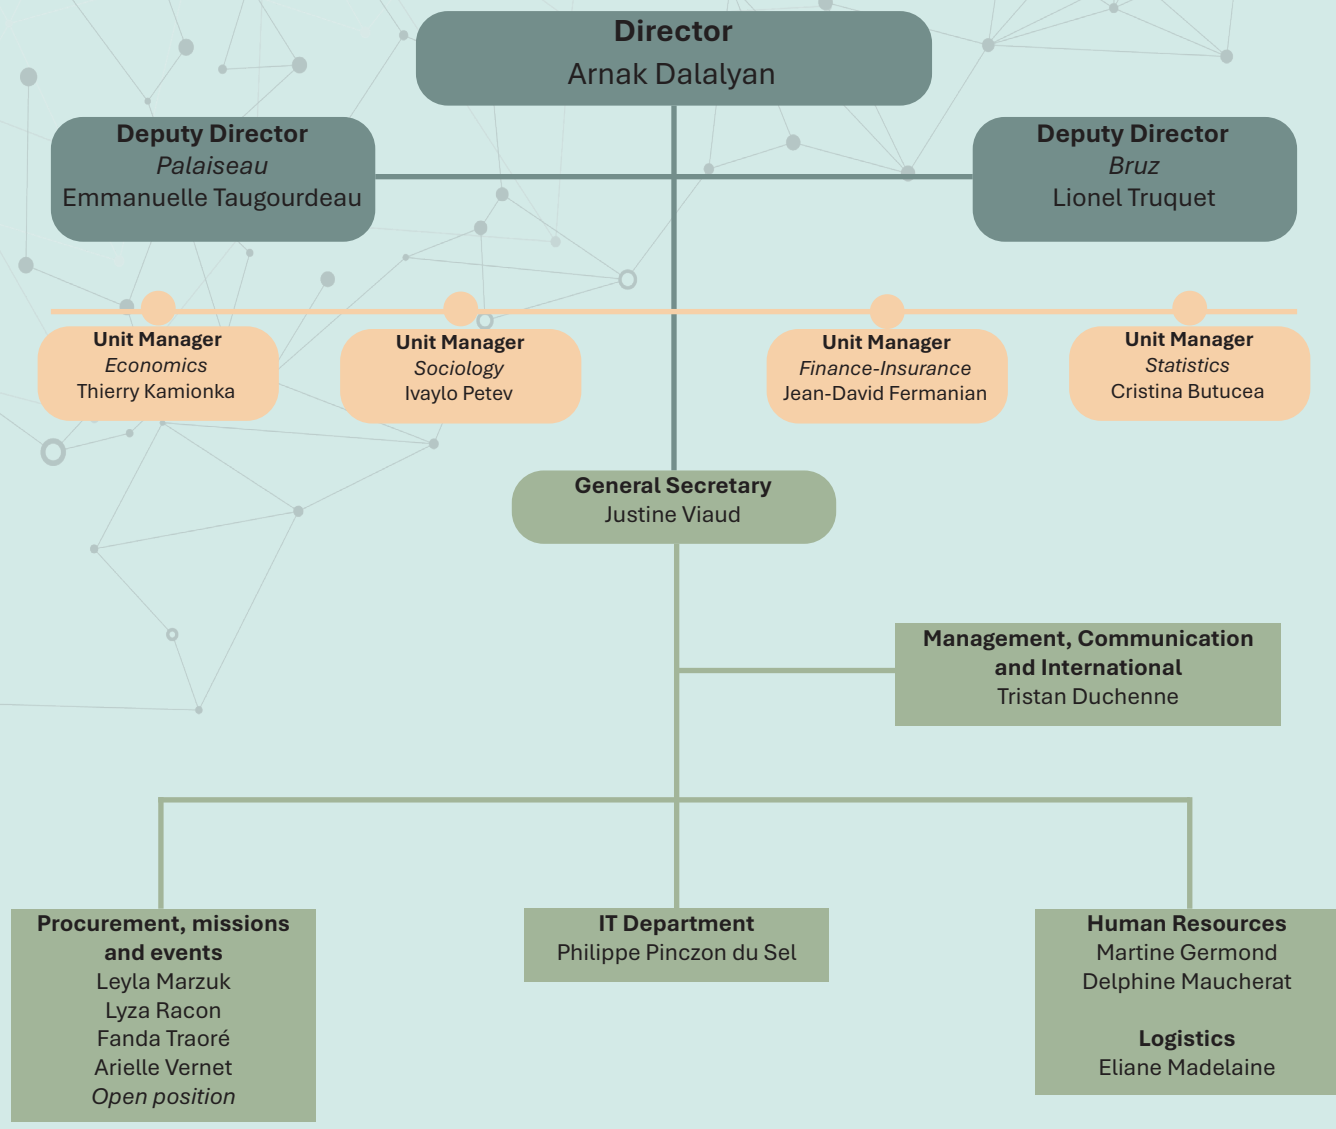

ORGANIZATION CHART

Research team

Administrative team

EDMH Contact
Victor-Emmanuel Brunel

EUR DATA EFM
Laurent Linnemer

IPEL Laboratory
Matías Núñez

IP Paris Doctoral School
Julien Combe

Scientific Communication
Benoît Schmutz